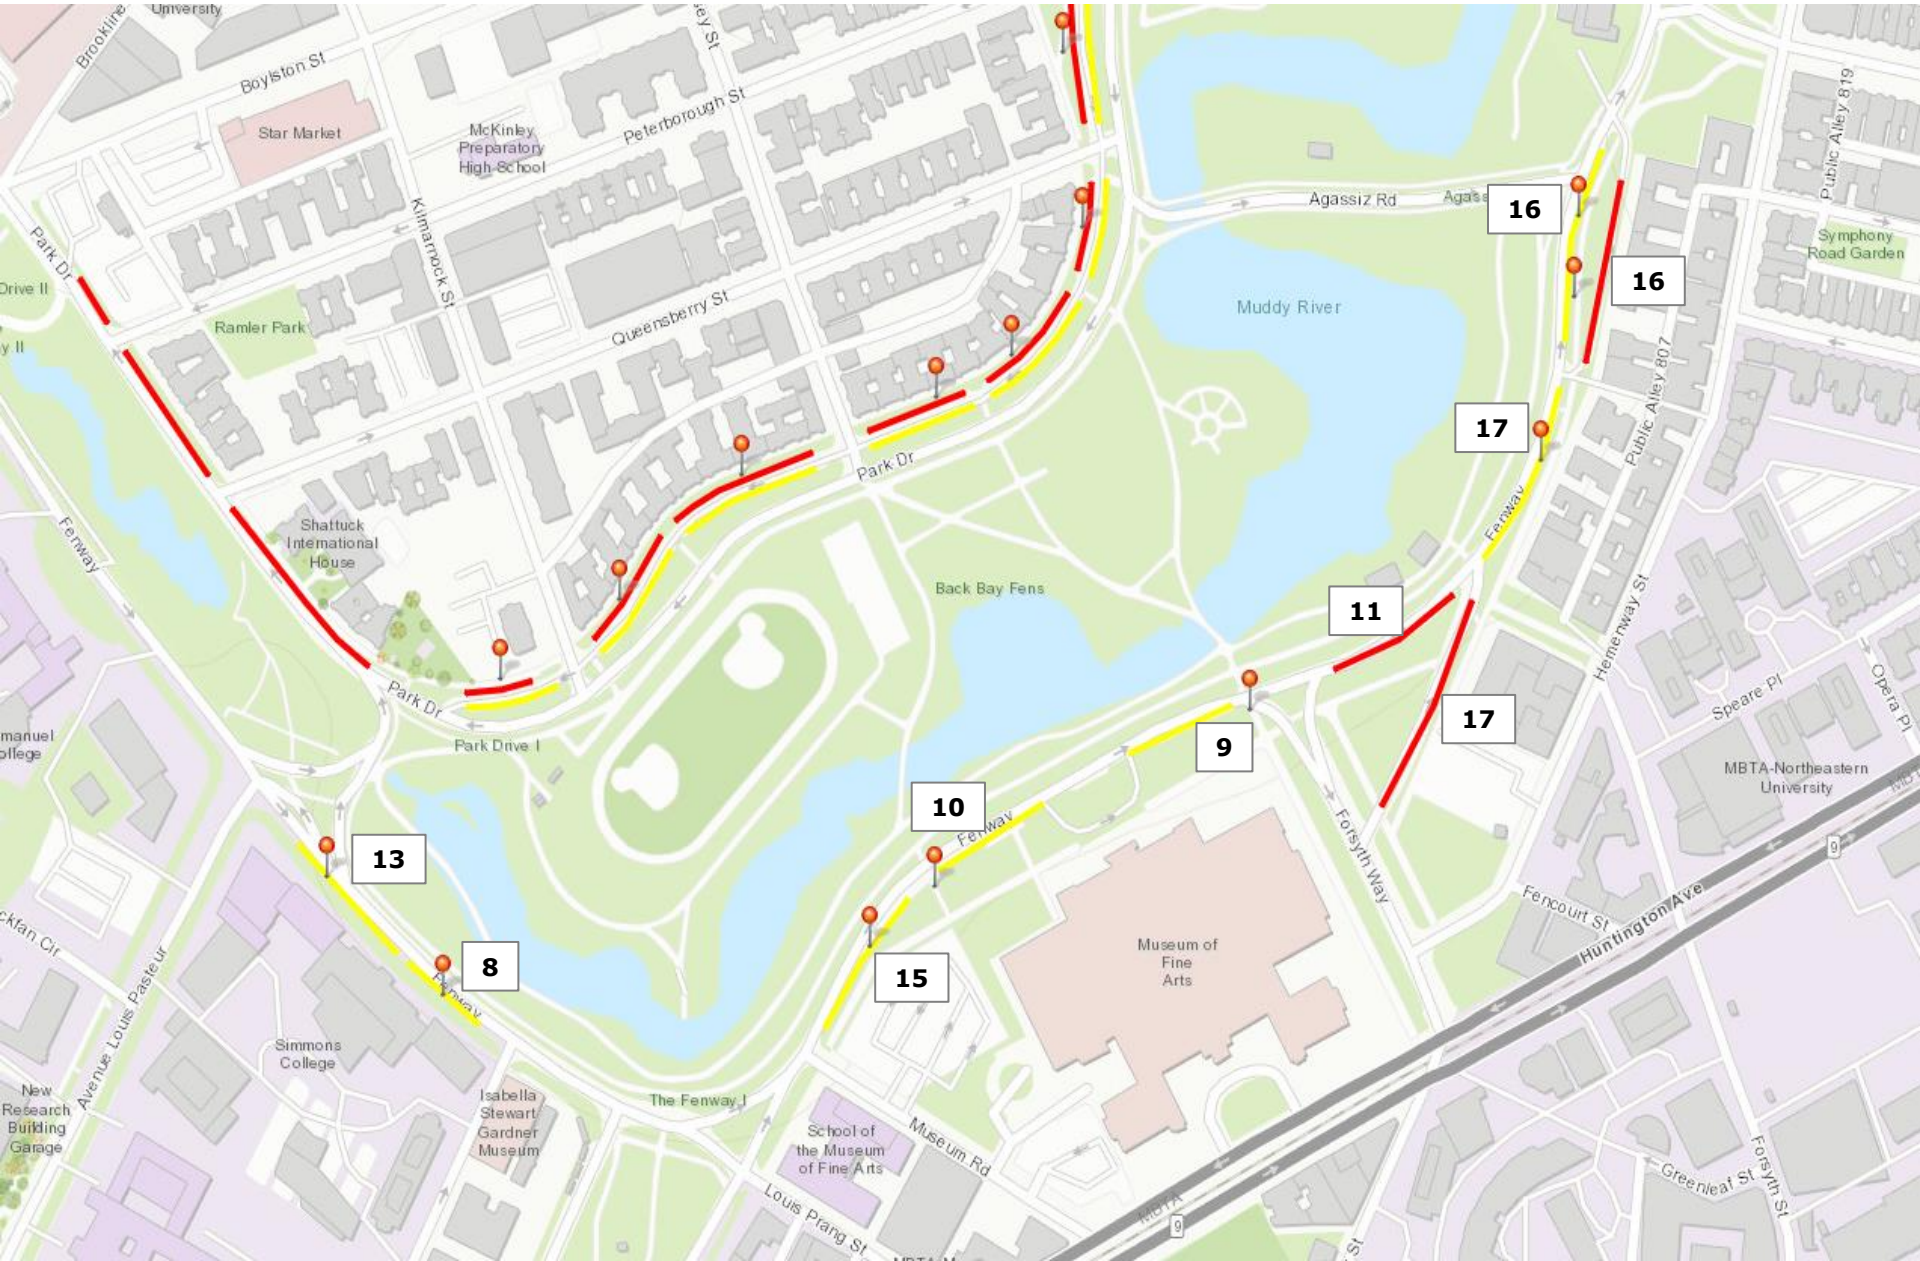

PARK DRIVE, BOSTON

-  Proposed Meters - 10
-  Proposed Metered Spaces - 112
-  Residential Spaces - 113

THE FENWAY, BOSTON

CHARLESGATE, BOSTON

Proposed
Meters - 3

Proposed Metered
Spaces - 32

Residential Spaces - 18