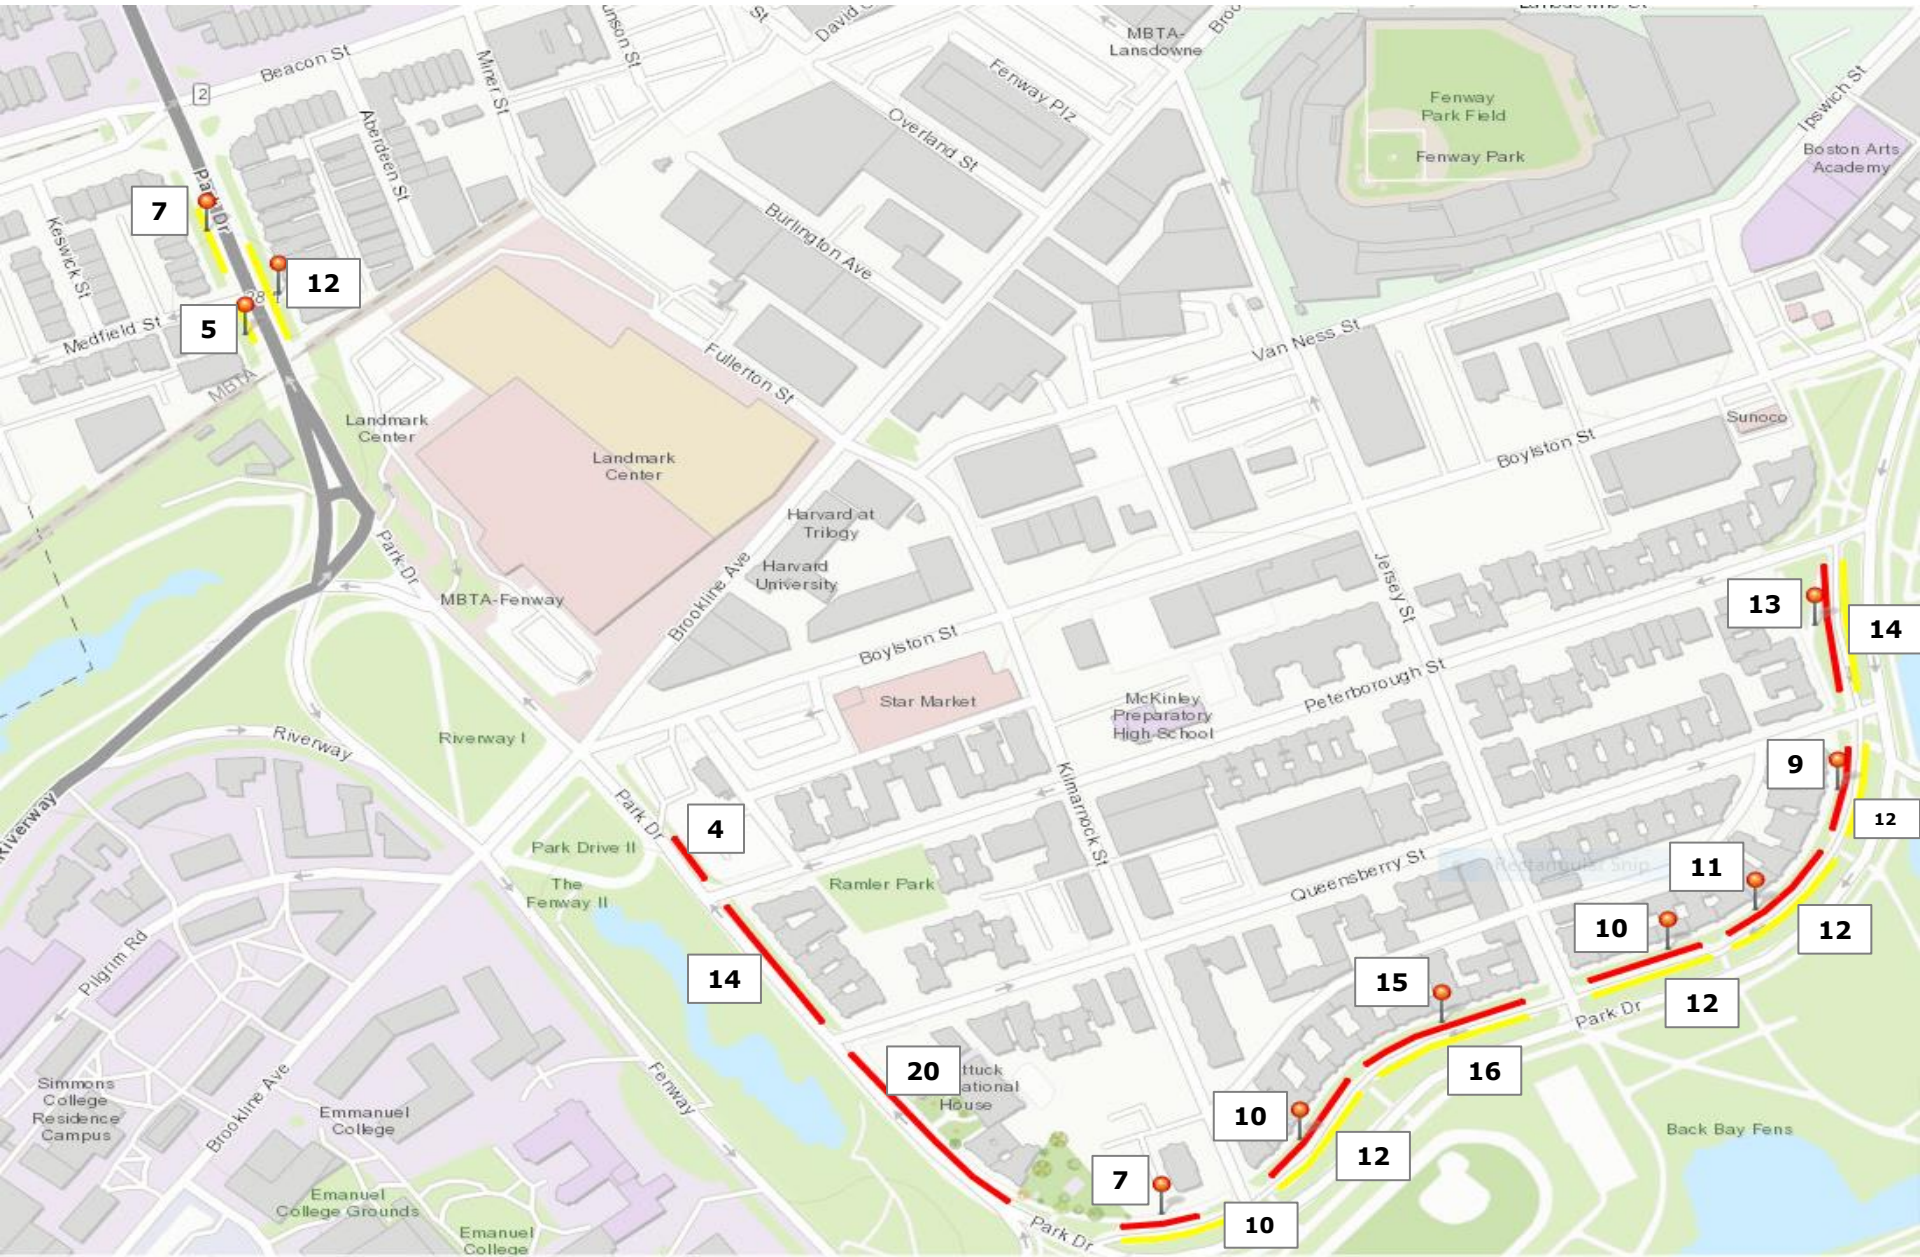

PARK DRIVE, BOSTON

-  Proposed Meters - 10
-  Proposed Metered Spaces - 112
-  Residential Spaces - 113

THE FENWAY, BOSTON

CHARLESGATE, BOSTON

Proposed
Meters - 3

Proposed Metered
Spaces - 32

Residential Spaces - 18