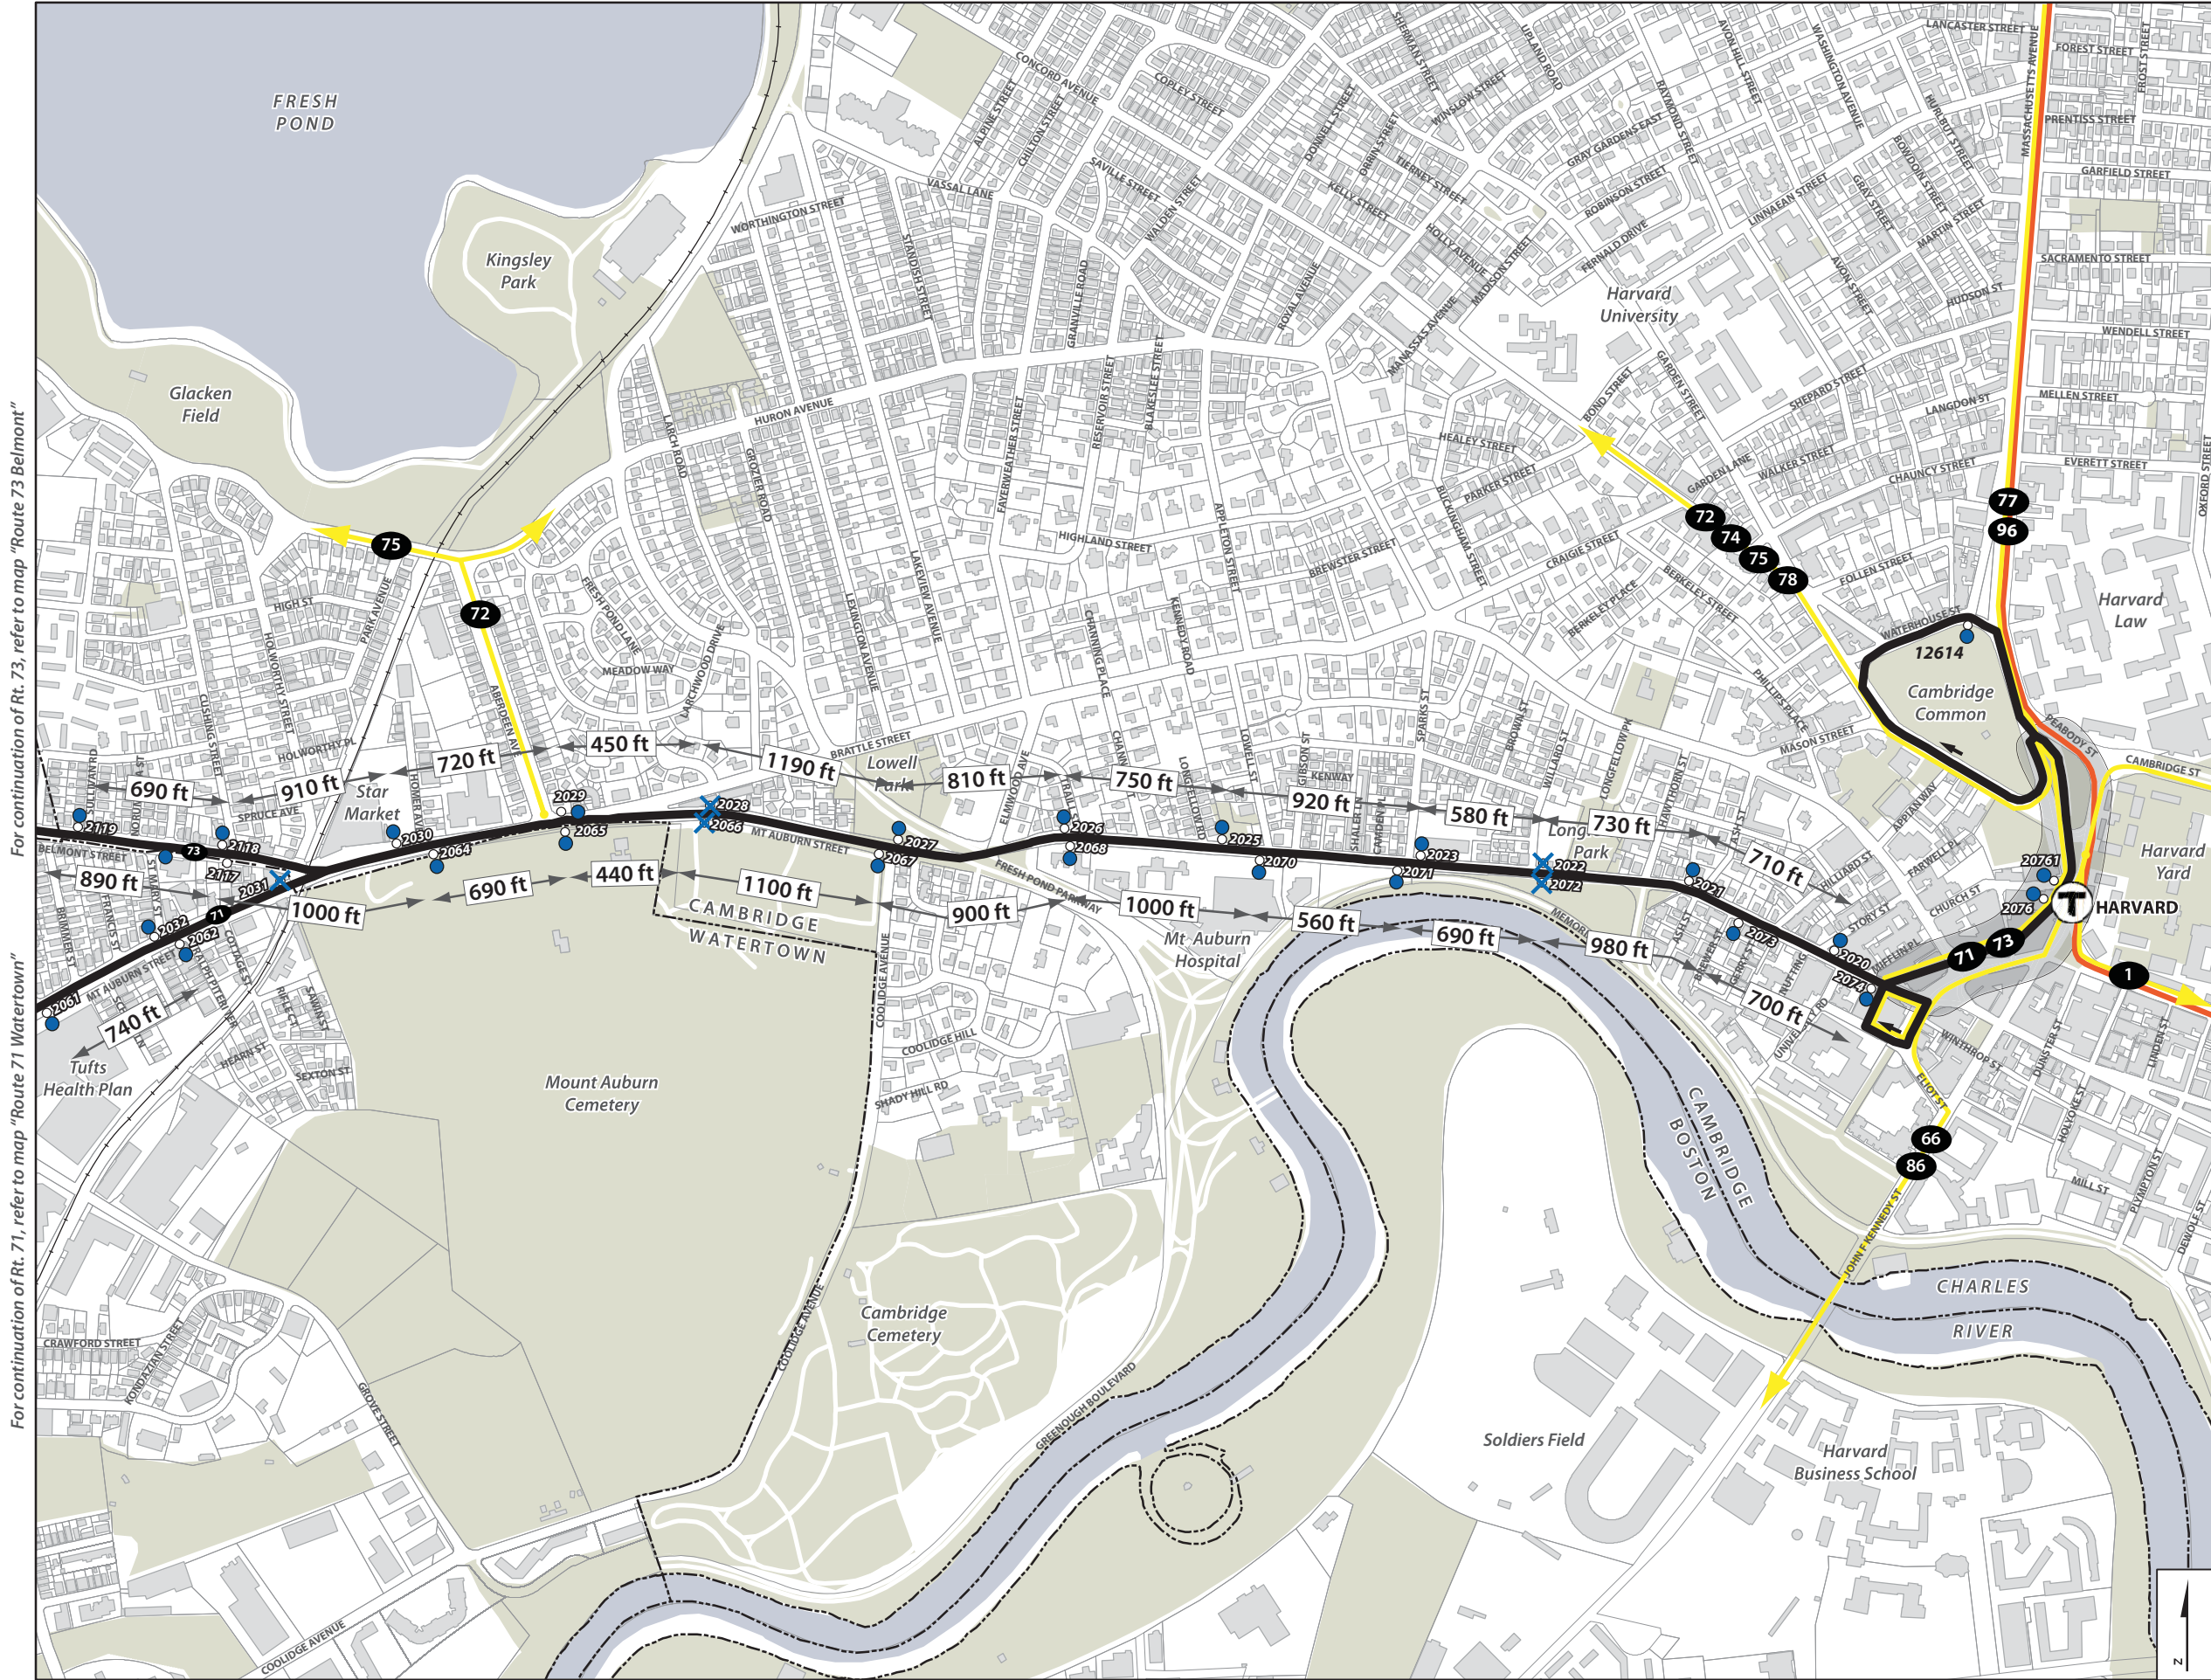

Key Bus Route Improvement Program

Routes 71/73

Proposed Bus Stop Locations Cambridge

- Routes 71/73
- Other Bus Routes
- 2021 Existing Stops w/ Bus Stop Identification No.
- Proposed Stops
- Proposed Eliminated Stops
- Rapid Transit Lines w/ Stations
- Commuter Rail w/ Stations
- 750 ft Distance between Existing Stops
- Municipal Boundaries

MAP SOURCE: MassGIS

August 2013