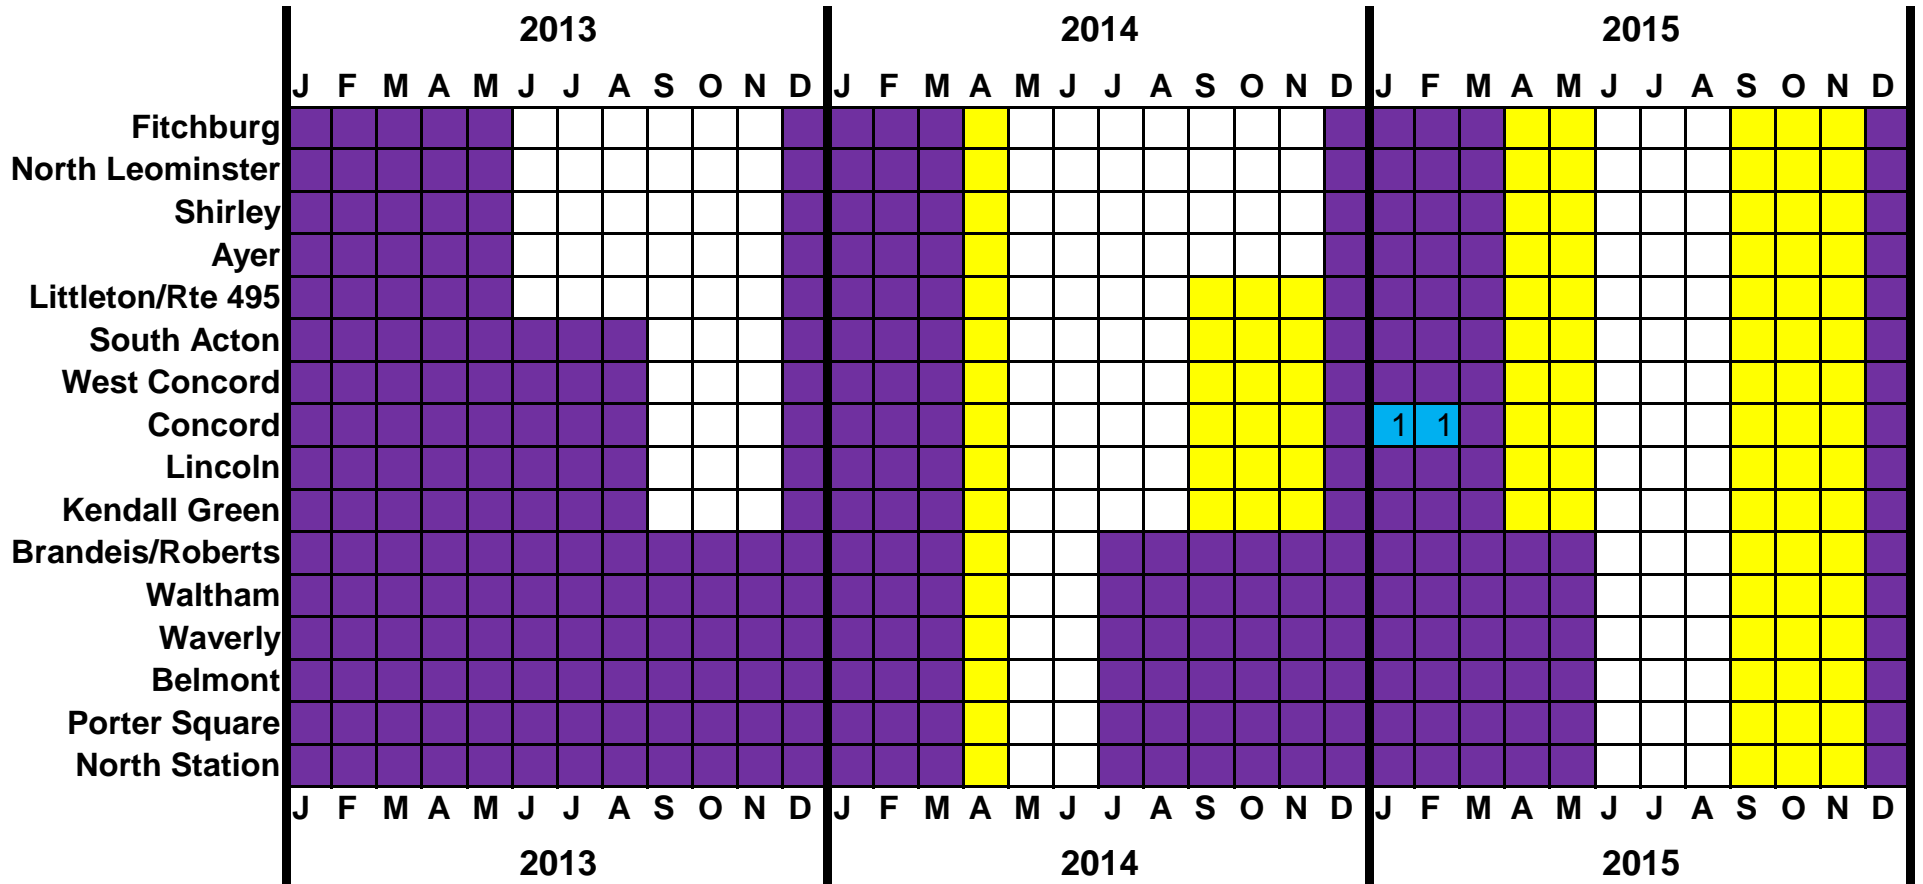

# MBTA Fitchburg Line

## Weekend Service Outage Plan for Construction

= TRAIN SERVICE OPERATING

= Weekend busing/work location (# weekends)

= NO SERVICE

= Potential Additional Outages